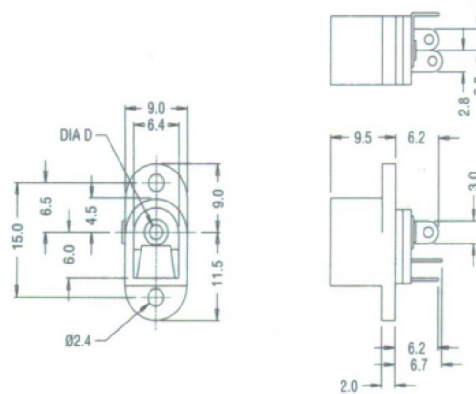

Porta Fusivel
20mm

Plug Rca
Macho / Femea

Chave
SN 922

Plug HTJ-020-04

Plug HTJ-020-02

UPGRADE Ind.Com.Ltda.

Rua São Carlos, 845 - Porto Alegre - RS
Fone: (051) 346.67.55 Fax: (051) 346-63-01