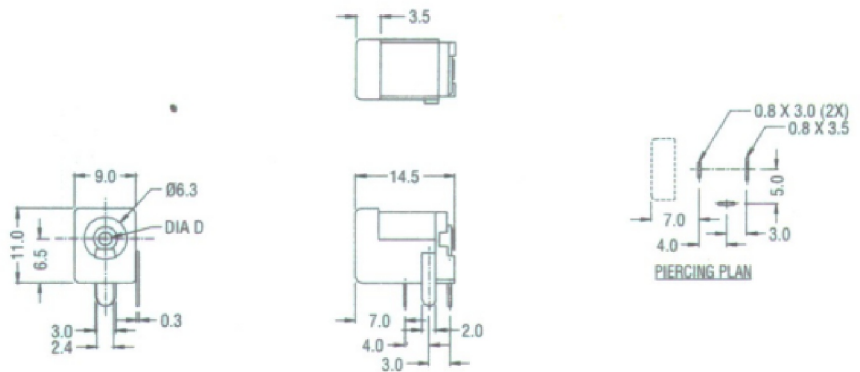

Porta Fusivel
20mm

Plug Rca
Macho / Femea

Chave
SN 922

Plug HTJ-020-04

Plug HTJ-020-02

UPGRADE Ind.Com.Ltda.

Rua São Carlos, 845 - Porto Alegre - RS
Fone: (051) 346.67.55 Fax: (051) 346-63-01