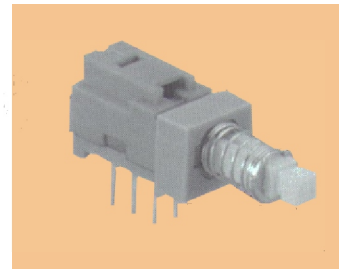

Porta Fusivel
20mm

Plug Rca
Macho / Femea

Chave
SN 922

Plug HTJ-020-04

Plug HTJ-020-02

UPGRADE Ind.Com.Ltda.

Rua São Carlos, 845 - Porto Alegre - RS
Fone: (051) 346.67.55 Fax: (051) 346-63-01