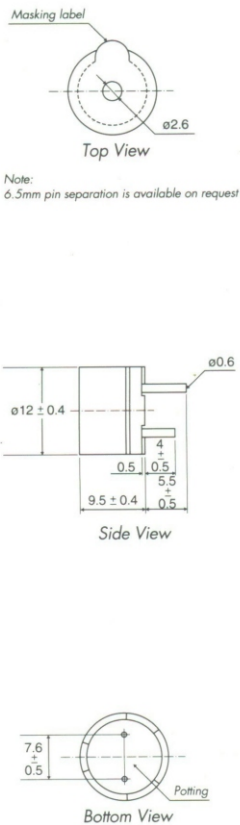

PIEZO BUZZER

DIMENSIONS (in mm)

Electrical Specifications

Model No.	MBS-01	MBS-03	MBS-05	MBS-09	MBS-12
Operating Voltage (VDC)	1.25-2.0	2.5-4.0	4.0-6.5	7.0-11.0	10.0-14.0
Rated Voltage (VDC)	1.5	3.0	5.0	9.0	12.0
Max. Current at Rated Voltage (mA)	30	30	30	30	30
Frequency (KHz)	2.3±0.3	2.3±0.3	2.3±0.3	2.3±0.3	2.3±0.3
Min. Sound Pressure at Rated Voltage (dBA/10cm)	75	80	85	85	85
Tone	SINGLE	SINGLE	SINGLE	SINGLE	SINGLE
Pulse Rate at Rated Voltage (Pulse/Sec)	NIL	NIL	NIL	NIL	NIL
Terminal	PIN	PIN	PIN	PIN	PIN