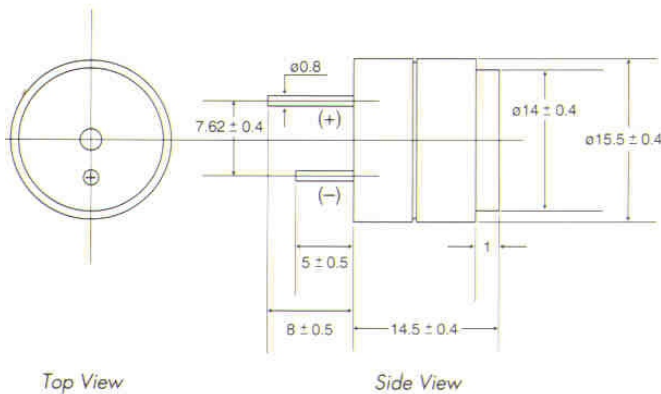

PIEZO BUZZER

PIEZO BUZZER

Material of Case: ABS
Colour: Black

DIMENSIONS (mm)

Electrical Specifications

Model No.	13S4120
Operating Voltage (VDC)	1-24
Max. Current at Rated Voltage (mA)	30
Frequency (KHz)	4±0.5
Min. Sound Pressure at Rated Voltage (dBA/30cm)	85
Tone	SINGLE
Pulse Rate at Rated Voltage (Pulse/Sec)	NIL
Terminal	Pin