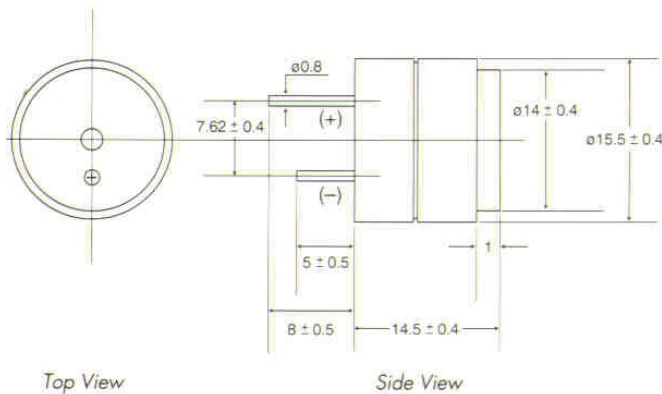

# PIEZO BUZZER

Material of Case: ABS  
Colour: Black

DIMENSIONS (mm)

Electrical Specifications

Model No.	13S4120
Operating Voltage (VDC)	1-24
Max. Current at Rated Voltage (mA)	30
Frequency (KHz)	4±0.5
Min. Sound Pressure at Rated Voltage (dBA/30cm)	85
Tone	SINGLE
Pulse Rate at Rated Voltage (Pulse/Sec)	NIL
Terminal	Pin